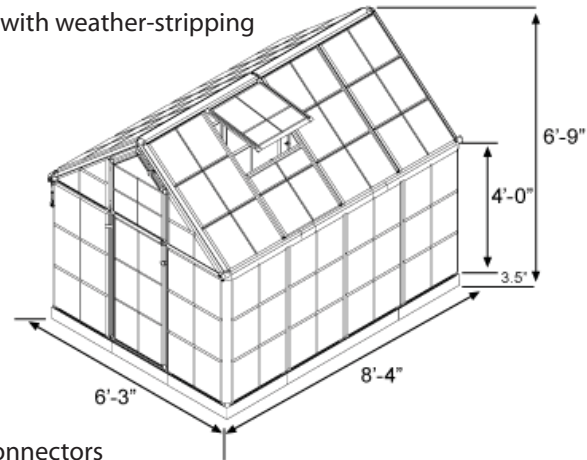

SNAP & GROW

Hobby Greenhouse

GRIFFIN

GREENHOUSE & NURSERY SUPPLIES

The all new Snap & Grow Silver 6 ft x 8 ft greenhouse has been engineered from the ground up to get you growing quickly. It features the innovative SmartLock™ connector system that allows you to assemble the heavy-duty, aluminum frame quickly and easily without a lot of hardware. The innovative split door and vent windows are even preassembled out of the box! The tough, crystal-clear SnapGlas™ panels simply slide and lock into place without any complicated tools or hardware. Get growing so you too can start to enjoy greenhouse gardening in a Snap!

- Fast & easy assembly using SmartLock™ connectors
- Unique, split-style door provides easy access and ventilation
- Includes preassembled door & window with weather-stripping
- Great for growing in all climates

\$749.00
w/FREE freight
contiguous USA only

Features

- Fast & easy assembly using SmartLock™ connectors
- Includes preassembled door & window with weatherstripping
- Crystal clear SnapGlas™ polycarbonate panels are virtually unbreakable
- Heavy-duty, corrosion resistant aluminum frame
- Galvanized steel base kit with spike hold-downs included
- Unique, split-style door provides easy access and ventilation
- Nearly 50 sq.ft of usable interior space & 6'-8" of headroom
- Safe - No dangerous glass to break
- Great for growing in all climates
- Compact packaging. Single, 124lb - 52"x26"x11" carton box